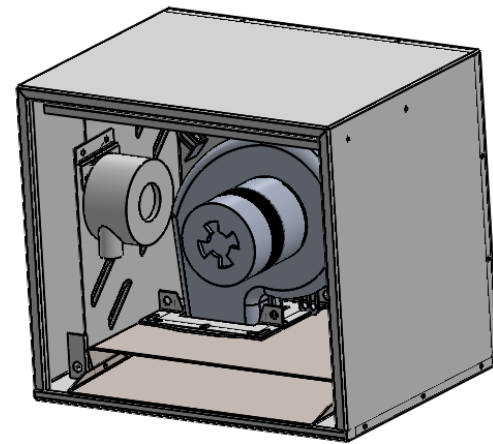

ORTAL 35CVS FLUSH HORIZONTAL TERMINATION
POWER VENT SYSTEM

ORTAL 35CVS FLUSH HORIZONTAL TERMINATION
POWER VENT SYSTEM

CABLE 110 VOLTAGE
(70 feet long, supplied
with Power Vent)