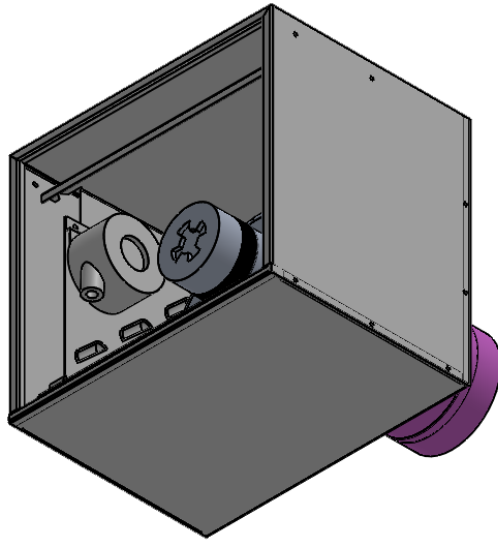

ORTAL 35CVS FLUSH HORIZONTAL TERMINATION
POWER VENT SYSTEM

ORTAL 35CVS FLUSH HORIZONTAL TERMINATION
POWER VENT SYSTEM

CABLE 110 VOLTAGE
(70 feet long, supplied
with Power Vent)