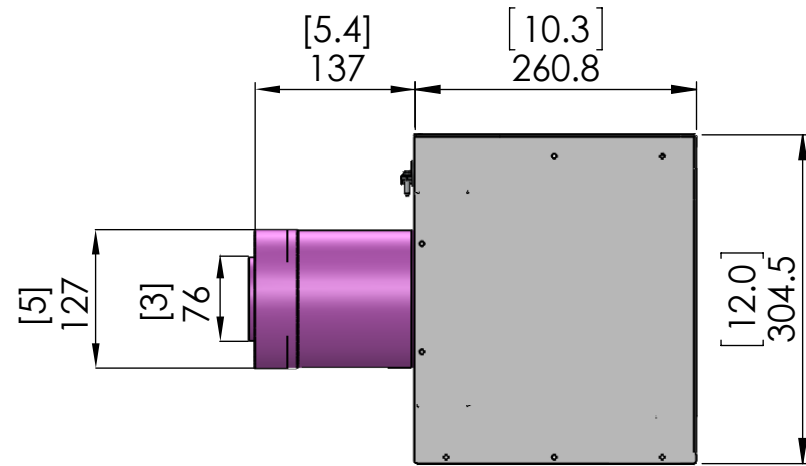

ORTAL 35CVS FLUSH HORIZONTAL TERMINATION
POWER VENT SYSTEM

ORTAL 35CVS FLUSH HORIZONTAL TERMINATION
POWER VENT SYSTEM

CABLE 110 VOLTAGE
(70 feet long, supplied
with Power Vent)