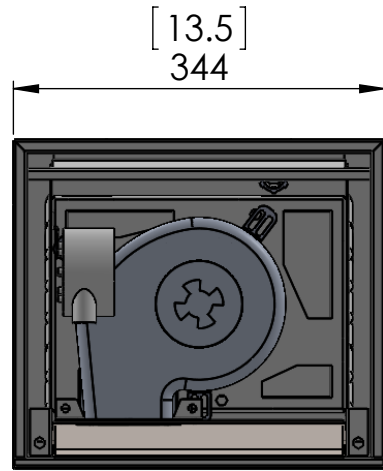

ORTAL 35CVS FLUSH HORIZONTAL TERMINATION
POWER VENT SYSTEM

ORTAL 35CVS FLUSH HORIZONTAL TERMINATION
POWER VENT SYSTEM

CABLE 110 VOLTAGE
(70 feet long, supplied
with Power Vent)